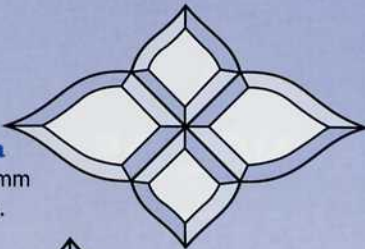

## SUPPLEMENT

**DB165G  
GLUE CHIP**  
112 x 397mm  
9 pieces.

**DB247**  
193 x 130mm  
3 pieces.

**DB248**  
185 x 156mm  
3 pieces.

**DB235**  
124 x 155mm  
3 pieces.

**DB244**  
360 x 530mm  
16 pieces.

**DB51a**  
190 x 128mm  
4 pieces.

**DB44a**  
222 x 150mm  
4 pieces.

**DB249**  
265 x 155mm  
3 pieces.

**DB200G  
GLUE CHIP**  
220 x 460mm  
9 pieces.

**DB239**  
283 x 520mm  
13 pieces.