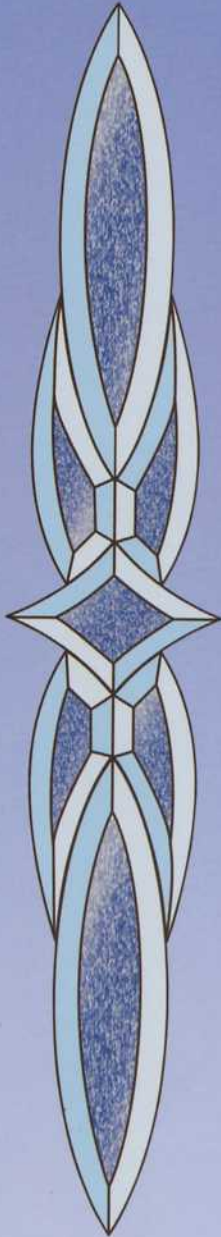

DECRA *Bevel Collection*

SUPPLEMENT

Announcing new additions and finishes to the Decra Led range of Bevels Designs and Bevel Clusters.

A selection of new bevel clusters and shapes that work well on their own plus some variations of existing designs that will give you even more design possibilities.

**DB166G
GLUE CHIP**
111 x 645mm
7 pieces.