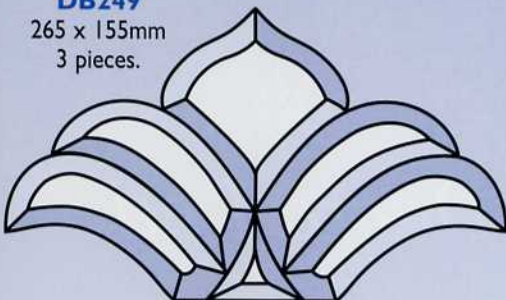

## SUPPLEMENT

**DB165G  
GLUE CHIP**  
112 x 397mm  
9 pieces.

**DB247**  
193 x 130mm  
3 pieces.

**DB248**  
185 x 156mm  
3 pieces.

**DB235**  
124 x 155mm  
3 pieces.

**DB244**  
360 x 530mm  
16 pieces.

**DB51a**  
190 x 128mm  
4 pieces.

**DB44a**  
222 x 150mm  
4 pieces.

**DB249**  
265 x 155mm  
3 pieces.

**DB200G  
GLUE CHIP**  
220 x 460mm  
9 pieces.

**DB239**  
283 x 520mm  
13 pieces.