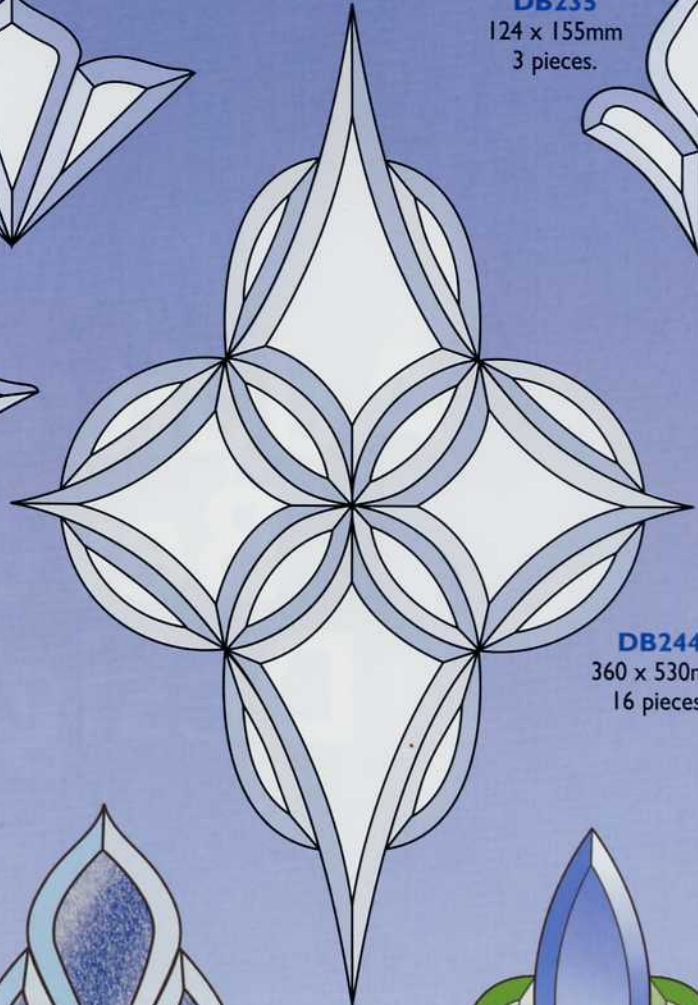

## SUPPLEMENT

**DB165G  
GLUE CHIP**  
112 x 397mm  
9 pieces.

**DB247**  
193 x 130mm  
3 pieces.

**DB248**  
185 x 156mm  
3 pieces.

**DB235**  
124 x 155mm  
3 pieces.

**DB244**  
360 x 530mm  
16 pieces.

**DB51a**  
190 x 128mm  
4 pieces.

**DB44a**  
222 x 150mm  
4 pieces.

**DB249**  
265 x 155mm  
3 pieces.

**DB200G  
GLUE CHIP**  
220 x 460mm  
9 pieces.

**DB239**  
283 x 520mm  
13 pieces.

**DB166G  
GLUE CHIP**  
111 x 645mm  
7 pieces.

**DB238**  
125 x 520mm  
7 pieces.

**DB181G  
GLUE CHIP**  
283 x 520mm  
7 pieces.

**DB171G  
GLUE CHIP**  
125 x 520mm  
7 pieces.

**DB229G  
GLUE CHIP**  
80 x 80mm  
Packed in 30's

**DB250**  
128 x 203mm  
5 pieces.