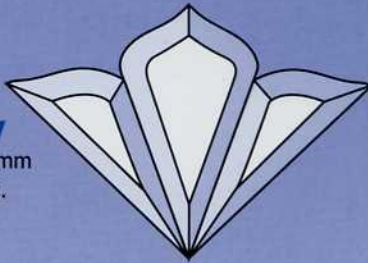

# DECRA

*Bevel  
Collection*

## SUPPLEMENT

**DB165G  
GLUE CHIP**  
112 x 397mm  
9 pieces.

**DB247**  
193 x 130mm  
3 pieces.

**DB248**  
185 x 156mm  
3 pieces.

**DB235**  
124 x 155mm  
3 pieces.

**DB244**  
360 x 530mm  
16 pieces.