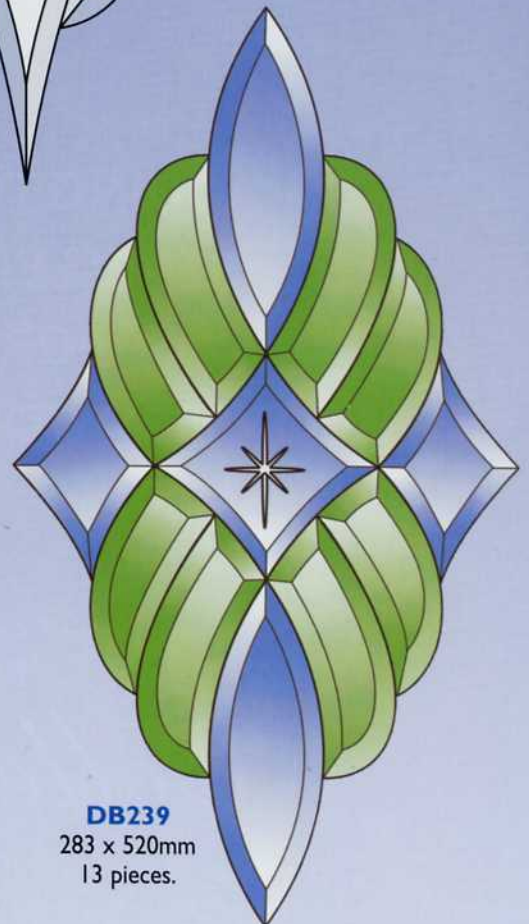

## SUPPLEMENT

**DB165G  
GLUE CHIP**  
112 x 397mm  
9 pieces.

**DB247**  
193 x 130mm  
3 pieces.

**DB248**  
185 x 156mm  
3 pieces.

**DB235**  
124 x 155mm  
3 pieces.

**DB244**  
360 x 530mm  
16 pieces.

**DB51a**  
190 x 128mm  
4 pieces.

**DB44a**  
222 x 150mm  
4 pieces.

**DB249**  
265 x 155mm  
3 pieces.

**DB200G  
GLUE CHIP**  
220 x 460mm  
9 pieces.

**DB239**  
283 x 520mm  
13 pieces.

**DB166G  
GLUE CHIP**  
111 x 645mm  
7 pieces.

**DB238**  
125 x 520mm  
7 pieces.

**DB181G  
GLUE CHIP**  
283 x 520mm  
7 pieces.

**DB171G  
GLUE CHIP**  
125 x 520mm  
7 pieces.

**DB229G  
GLUE CHIP**  
80 x 80mm  
Packed in 30's

**DB250**  
128 x 203mm  
5 pieces.