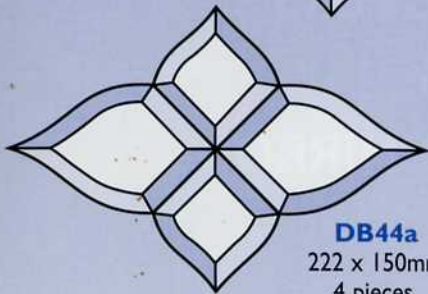

## SUPPLEMENT

**DB165G  
GLUE CHIP**  
112 x 397mm  
9 pieces.

**DB247**  
193 x 130mm  
3 pieces.

**DB248**  
185 x 156mm  
3 pieces.

**DB235**  
124 x 155mm  
3 pieces.

**DB244**  
360 x 530mm  
16 pieces.

**DB51a**  
190 x 128mm  
4 pieces.

**DB44a**  
222 x 150mm  
4 pieces.

**DB249**  
265 x 155mm  
3 pieces.

**DB200G  
GLUE CHIP**  
220 x 460mm  
9 pieces.

**DB239**  
283 x 520mm  
13 pieces.